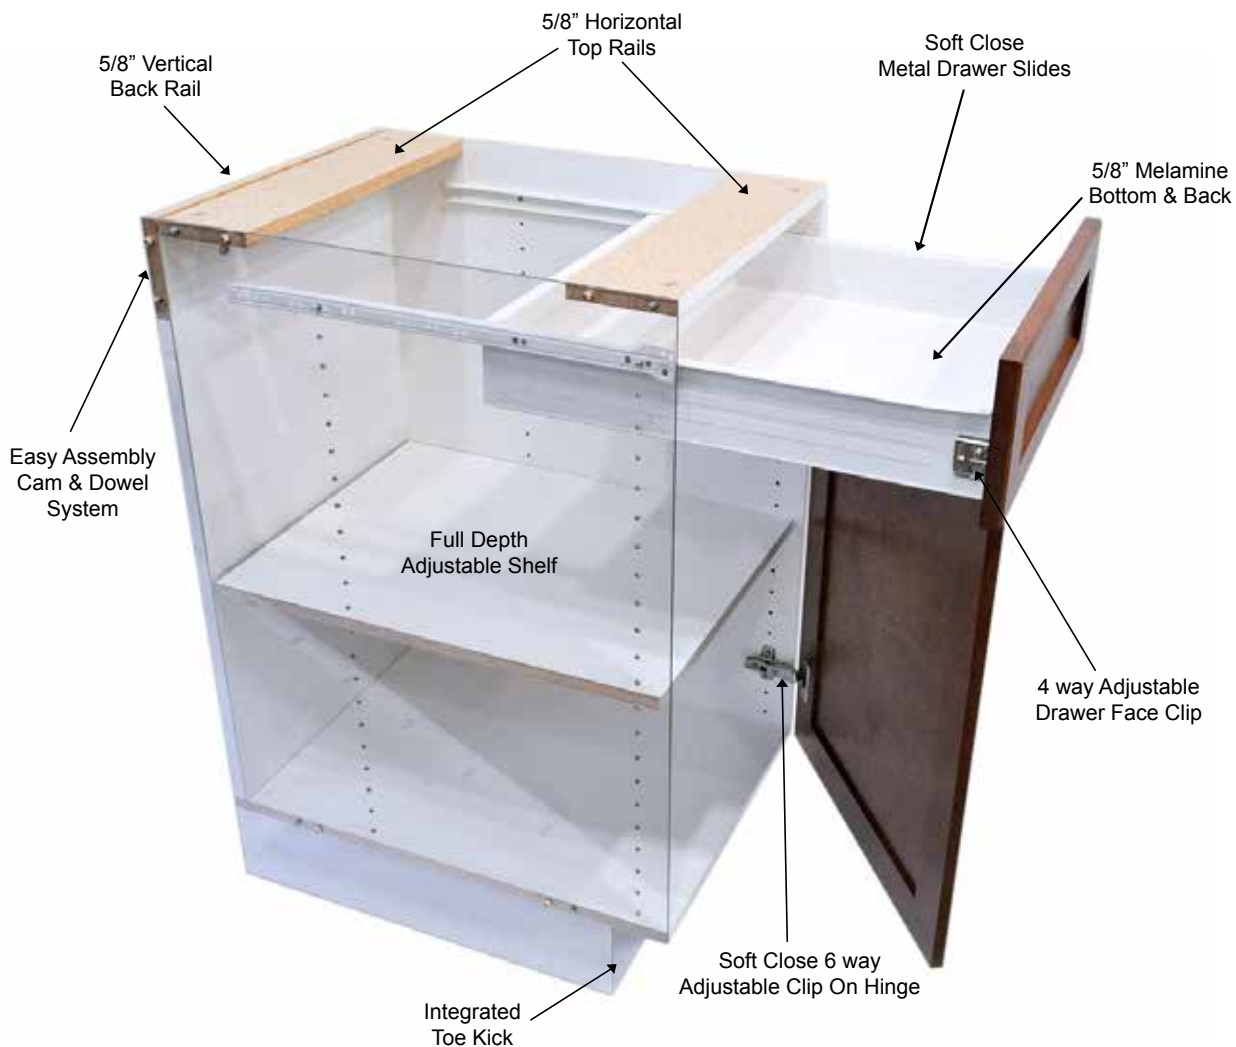

Cabinet Construction: