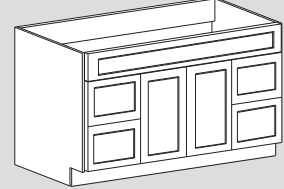

48" w COMBO
32 1/4" H X 20 5/8" D

VD4821-4 - 48" wide