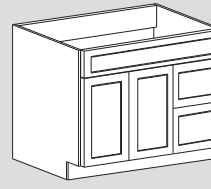

Classic Cabinet Details

24" w VANITY
32 1/4" H X 20 5/8" D

V2421 - 24" wide

30" w VANITY
32 1/4" H X 20 5/8" D

V3021 - 30" wide

30" w COMBO
32 1/4" H X 20 5/8" D

VD3021-2 - 30" wide

36" w COMBO
32 1/4" H X 20 5/8" D